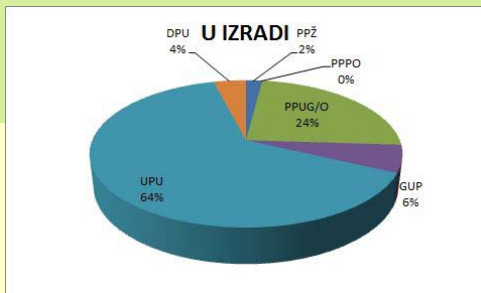

ISPU Zagrebačke županije

15

Izveštaji iz Registra prostornih planova

- ✓ **Izveštaji u Excelu sa odabranim podacima**
- ✓ **Podaci se, u obliku Izvešća, mogu generirati i predati nadležnim tijelima**
- ✓ **Tabelarni i grafički izvještaji**

Primjer tabelarnog i grafičkog izvještaja iz Registra